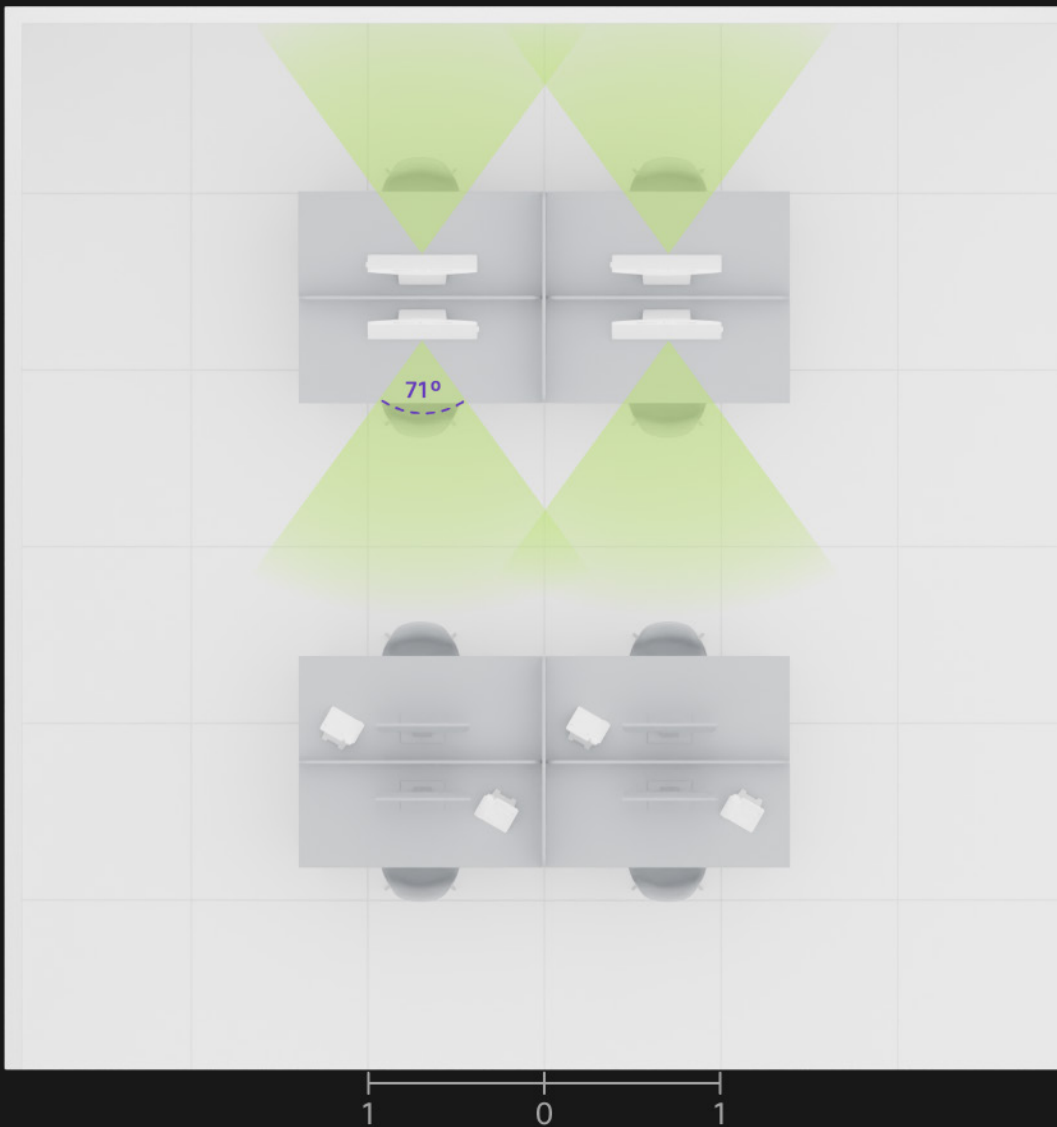

# Hot Desk Design Blueprint

Overview (featuring the Cisco Desk Phone 9800 Series & Cisco Desk Pro)

# Hot Desk Design Blueprint

Camera coverage (featuring the Cisco Desk Phone 9800 Series & Cisco Desk Pro)

● Single person frame  
(up to 1,5 m / 5 ft)

tile scale = 1m<sup>2</sup> / 10,8 ft<sup>2</sup>

# Hot Desk Design Blueprint

Microphone coverage (featuring the Cisco Desk Phone 9800 Series & Cisco Desk Pro)

● Microphone pickup range  
(up to 1 m / 3,3 ft)

tile scale = 1m<sup>2</sup> / 10,8 ft<sup>2</sup>