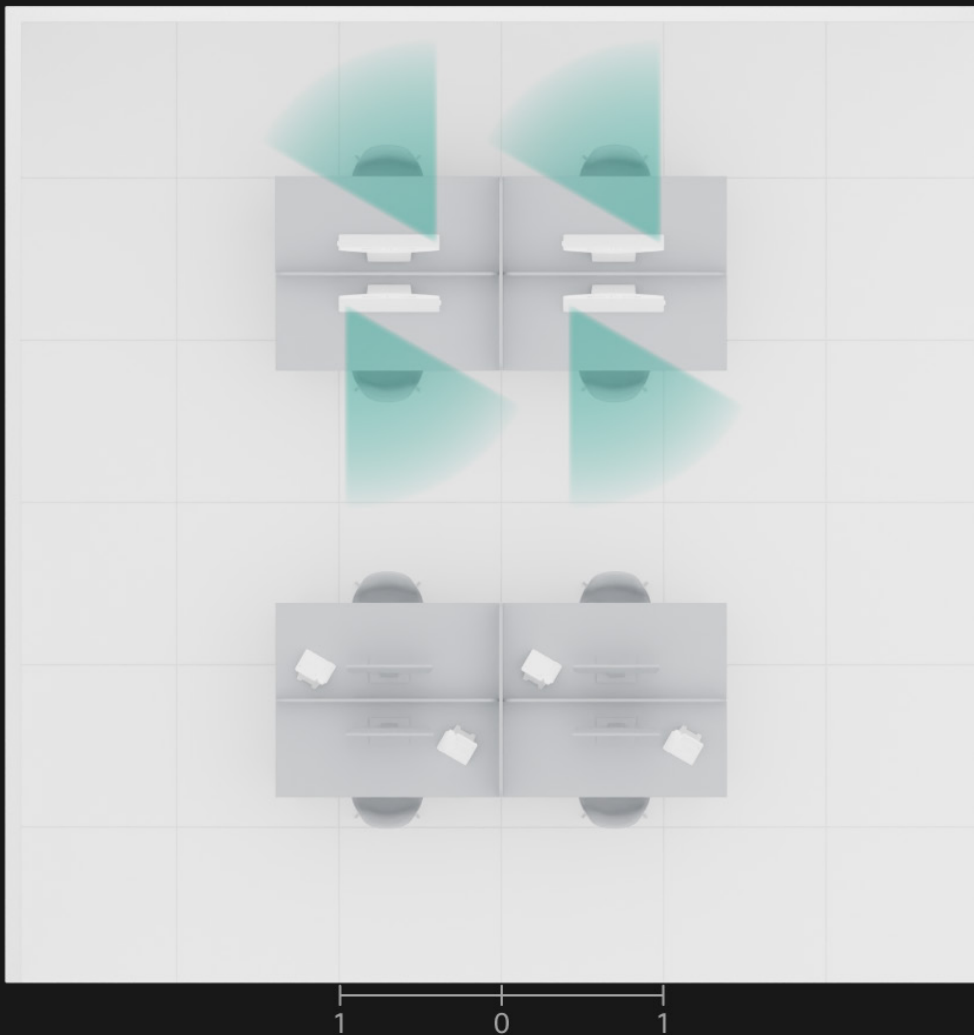

# Hot Desk Design Blueprint

Camera coverage (featuring the Cisco Desk Phone 9800 Series & Cisco Desk Pro)

● Single person frame  
(up to 1,5 m / 5 ft)

tile scale = 1m<sup>2</sup> / 10,8 ft<sup>2</sup>

# Hot Desk Design Blueprint

Microphone coverage (featuring the Cisco Desk Phone 9800 Series & Cisco Desk Pro)

● Microphone pickup range  
(up to 1 m / 3,3 ft)

tile scale = 1m<sup>2</sup> / 10,8 ft<sup>2</sup>