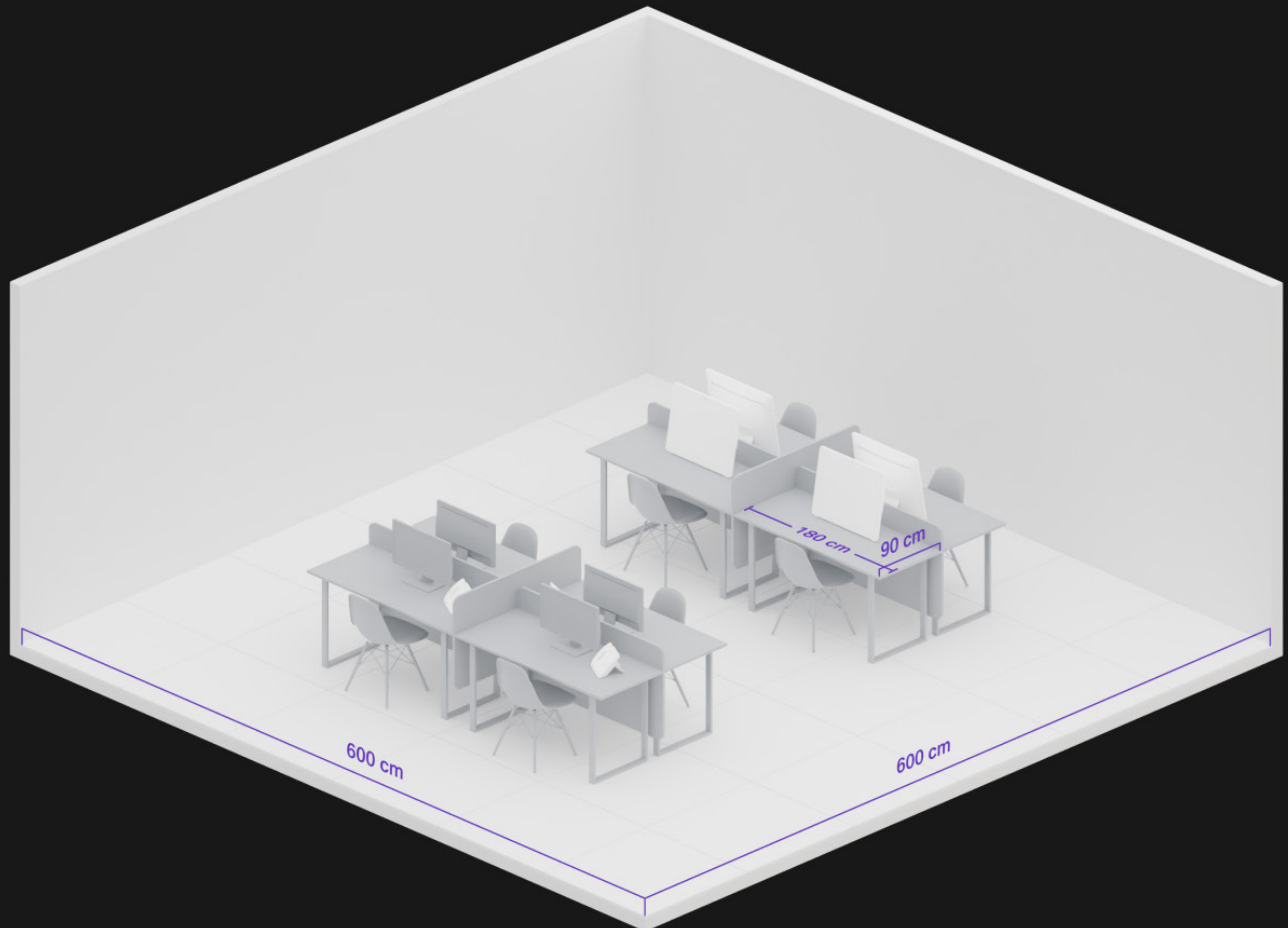

# Hot Desk Design Blueprint

Overview (featuring the Cisco Desk Phone 9800 Series & Cisco Desk Pro)

# Hot Desk Design Blueprint

Camera coverage (featuring the Cisco Desk Phone 9800 Series & Cisco Desk Pro)

● Single person frame  
(up to 1,5 m / 5 ft)

tile scale = 1m<sup>2</sup> / 10,8 ft<sup>2</sup>

# Hot Desk Design Blueprint

Microphone coverage (featuring the Cisco Desk Phone 9800 Series & Cisco Desk Pro)

● Microphone pickup range  
(up to 1 m / 3,3 ft)

tile scale = 1m<sup>2</sup> / 10,8 ft<sup>2</sup>